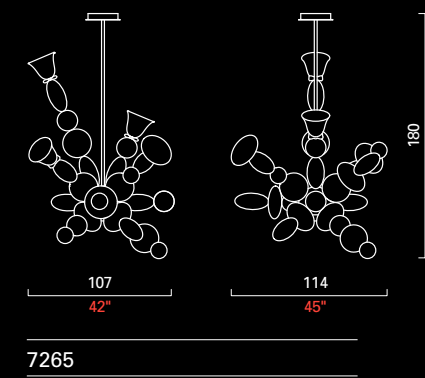

WQ
Bianco/Cristallo/Grigio/Cedro liquido
White/Crystal/Grey/Liquid Citron

WS
Bianco/Cristallo/Cognac/Brown
White/Crystal/Cognac/Brown

Finiture
Finishing

CL
Cromo Lucido
Polished Chrome

PERSEUS
Modelli e misure
Models and sizes

WR
Cristallo / Bianco / Cognac / Bluastro
Crystal / White / Cognac / Bluastro

Finiture
Finishing

CL
Cromo Lucido
Polished Chrome

Collezione Collection	Codice Item	Tipo Type	Dimensioni e peso Dimensions and weight					Lampadine Bulbs			Dimmerabile Dimmable	Lampadine include Bulbs included	Classe energetica Energy class	Finiture Finishing	Certificazioni Certification Marks
			H cm	L cm	P cm	Ø cm	kg	N	Tipo	W					
			H in	W in	D in	Ø in	lb	N	Type	W					
Perseus Marcel Wanders (2015/2017)	7265		180 71	107 42	114 45		40 88	15	•G4	5 5		•G4	(16)	CL	
	7310		90 35 1/2			25 10	4 9	1	•E14 •E12	40 40	D		(01)	CL	UL
	7311		120 47			35 14	7 15	1	•E14 •E12	40 40	D		(01)	CL	UL
	7312		46 18	25 10	26 10		4 9	2	•G9	7 7	D	•G9	(16)	CL	
	7313		172 67 1/2			35 14	20 44	1	•E27 •E26	60 60	D		(01)	CL	UL
	7314		67 26 1/2	55 21 1/2	57 22 1/2		10 22	1	•G4	7 7		•G4	(16)	CL	