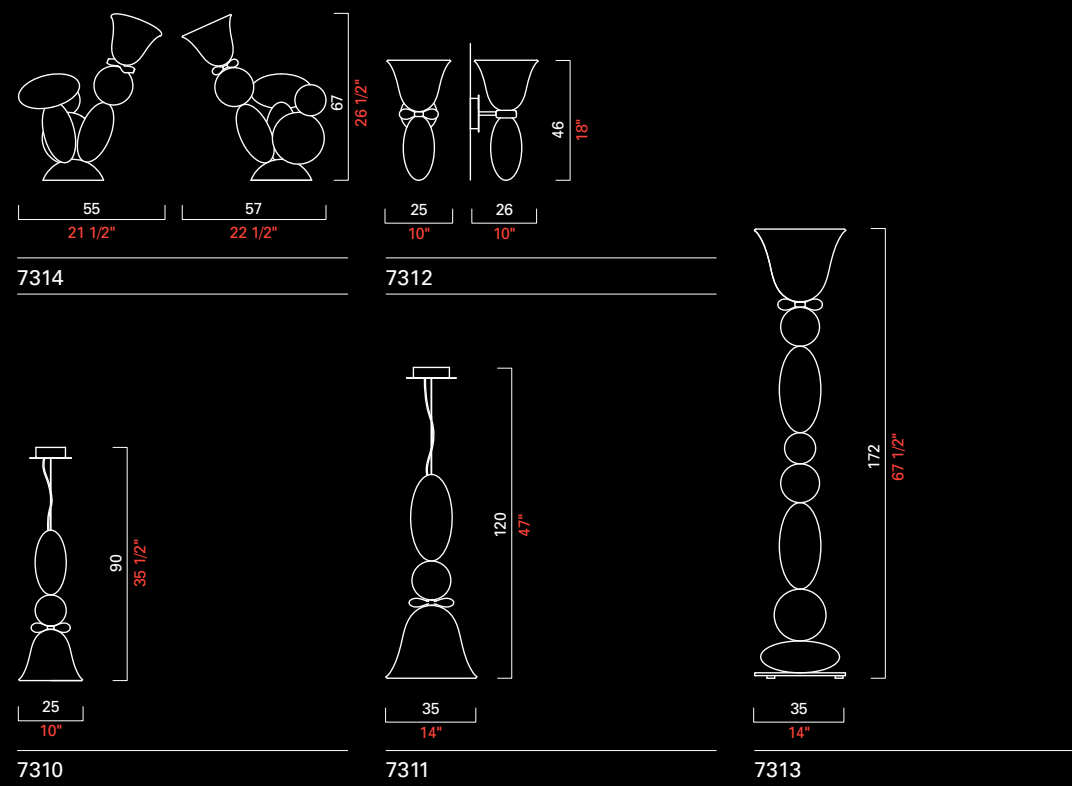

Colours explode among the graceful forms of a dynamic yet controlled creation. An illuminated sculpture giving a subversive sensation of light, a world away from the classic style.

PERSEUS
Modelli e misure
Models and sizes

WR
Cristallo / Bianco / Cognac / Bluastro
Crystal / White / Cognac / Bluastro

Finiture
Finishing

CL
Cromo Lucido
Polished Chrome

Collezione Collection	Codice Item	Tipo Type	Dimensioni e peso Dimensions and weight					Lampadine Bulbs			Dimmerabile Dimmable	Lampadine include Bulbs included	Classe energetica Energy class	Finiture Finishing	Certificazioni Certification Marks
			H cm	L cm	P cm	Ø cm	kg	N	Tipo	W					
			H in	W in	D in	Ø in	lb	N	Type	W					
Perseus Marcel Wanders (2015/2017)	7265		180 71	107 42	114 45		40 88	15	•G4	5 5		•G4	(16)	CL	
	7310		90 35 1/2			25 10	4 9	1	•E14 •E12	40 40	D		(01)	CL	UL
	7311		120 47			35 14	7 15	1	•E14 •E12	40 40	D		(01)	CL	UL
	7312		46 18	25 10	26 10		4 9	2	•G9	7 7	D	•G9	(16)	CL	
	7313		172 67 1/2			35 14	20 44	1	•E27 •E26	60 60	D		(01)	CL	UL
	7314		67 26 1/2	55 21 1/2	57 22 1/2		10 22	1	•G4	7 7		•G4	(16)	CL	