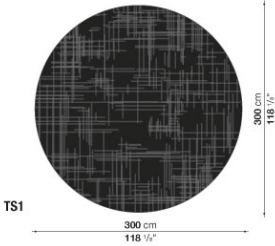

PRODUCT INFO

DESIGNER: FRANCESCA SIMEN

TYPOLOGY: ACCESSORIES

COLLECTION: MAXALTO

YEAR: 2014

DESCRIPTION

CARPETS IN 100% BOTANICAL SILK AVAILABLE IN A SINGLE ROUND VERSION (CM 300) OR RECTANGULAR VERSION IN THREE MEASURES (CM 200 X 300 - CM 250 X 350 - CM 300 X 400) IN DARK GREY, LIGHT GREY, GREEN OR WHITE COLOURS.

ISTOS

TECHNICAL INFORMATION

- **CARPET:**
100% BOTANICAL SILK

ISTOS

TECHNICAL DRAWINGS

TS1

TS2

TS3