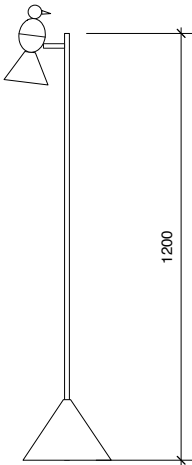

G 4, G 5.3 and G 6.35 (35W max per bird) light bulb not included.

Includes transformer.

Sizes in mm

ARETI

www.atelierareti.com info@atelierareti.com

Our collections are hand made and made to order, small irregularities in shape or surface will occur, they are inherent to the hand made process and should not be seen as flaws. Variations in colour and size are available for some collections, please contact Areti for more details.

Ceiling Lamp 3 birds 'U'

Ceiling Lamp 2 birds 'U'

Ceiling Lamp 2 birds 'I'

Desk lamp

Slanted desk lamp

Ceiling Lamp 1 bird 'I'

Ceiling Lamp 1 bird 'T'

Wall lamp