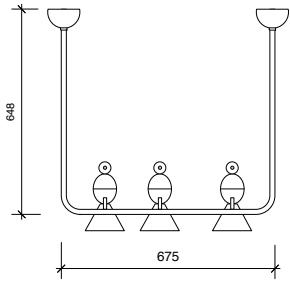

G 4, G 5.3 and G 6.35 (35W max per bird) light bulb not included.

Includes transformer.

Sizes in mm

ARETI

www.atelierareti.com info@atelierareti.com

Our collections are hand made and made to order, small irregularities in shape or surface will occur, they are inherent to the hand made process and should not be seen as flaws. Variations in colour and size are available for some collections, please contact Areti for more details.