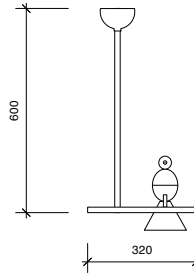

G 4, G 5.3 and G 6.35 (35W max per bird) light bulb not included.

Includes transformer.

Sizes in mm

ARETI

www.atelierareti.com info@atelierareti.com

Our collections are hand made and made to order, small irregularities in shape or surface will occur, they are inherent to the hand made process and should not be seen as flaws. Variations in colour and size are available for some collections, please contact Areti for more details.

Ceiling Lamp 3 birds 'U'

Ceiling Lamp 2 birds 'U'

Ceiling Lamp 2 birds 'I'

Desk lamp

Slanted desk lamp

Ceiling Lamp 1 bird 'I'

Ceiling Lamp 1 bird 'T'

Wall lamp