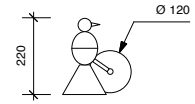

G 4, G 5.3 and G 6.35 (35W max per bird) light bulb not included.

Includes transformer.

Sizes in mm

ARETI

www.atelierareti.com info@atelierareti.com

Our collections are hand made and made to order, small irregularities in shape or surface will occur, they are inherent to the hand made process and should not be seen as flaws. Variations in colour and size are available for some collections, please contact Areti for more details.

Ceiling Lamp 3 birds 'U'

Ceiling Lamp 2 birds 'U'

Ceiling Lamp 2 birds 'I'

Desk lamp

Slanted desk lamp

Ceiling Lamp 1 bird 'I'

Ceiling Lamp 1 bird 'T'

Wall lamp