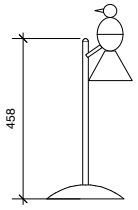

Ceiling Lamp 2 birds 'I'

Desk lamp

ARETI

www.atelierareti.com info@atelierareti.com

Our collections are hand made and made to order, small irregularities in shape or surface will occur, they are inherent to the hand made process and should not be seen as flaws. Variations in colour and size are available for some collections, please contact Areti for more details.