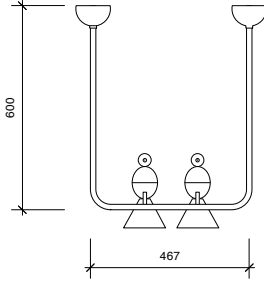

Ceiling Lamp 2 birds 'U'