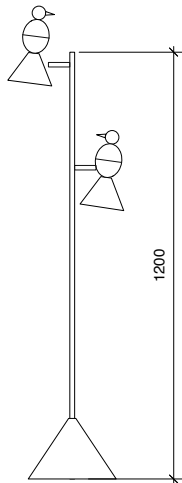

Floor lamp 2 birds