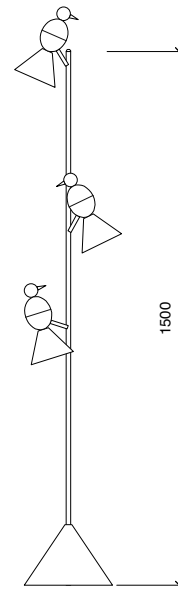

Standing lamp 3 birds

ARETI

www.atelierareti.com info@atelierareti.com

Our collections are hand made and made to order, small irregularities in shape or surface will occur, they are inherent to the hand made process and should not be seen as flaws. Variations in colour and size are available for some collections, please contact Areti for more details.