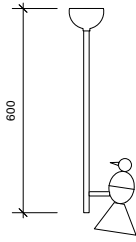

G 4, G 5.3 and G 6.35 (35W max per bird) light bulb not included.

Includes transformer.

Sizes in mm

ARETI

www.atelierareti.com info@atelierareti.com

Our collections are hand made and made to order, small irregularities in shape or surface will occur, they are inherent to the hand made process and should not be seen as flaws. Variations in colour and size are available for some collections, please contact Areti for more details.

Ceiling Lamp 3 birds 'U'

Ceiling Lamp 2 birds 'U'

Ceiling Lamp 2 birds 'I'

Desk lamp

Slanted desk lamp

Ceiling Lamp 1 bird 'I'

Ceiling Lamp 1 bird 'T'

Wall lamp