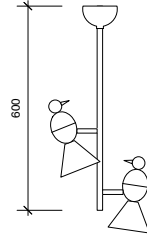

Ceiling Lamp 2 birds 'I'