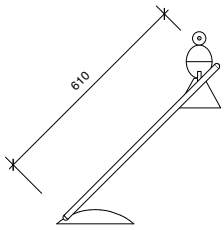

G 4, G 5.3 and G 6.35 (35W max per bird) light bulb not included.

Includes transformer.

Sizes in mm

ARETI

www.atelierareti.com info@atelierareti.com

Our collections are hand made and made to order, small irregularities in shape or surface will occur, they are inherent to the hand made process and should not be seen as flaws. Variations in colour and size are available for some collections, please contact Areti for more details.

Ceiling Lamp 3 birds 'U'

Ceiling Lamp 2 birds 'U'

Ceiling Lamp 2 birds 'I'

Desk lamp

Slanted desk lamp

Ceiling Lamp 1 bird 'I'

Ceiling Lamp 1 bird 'T'

Wall lamp