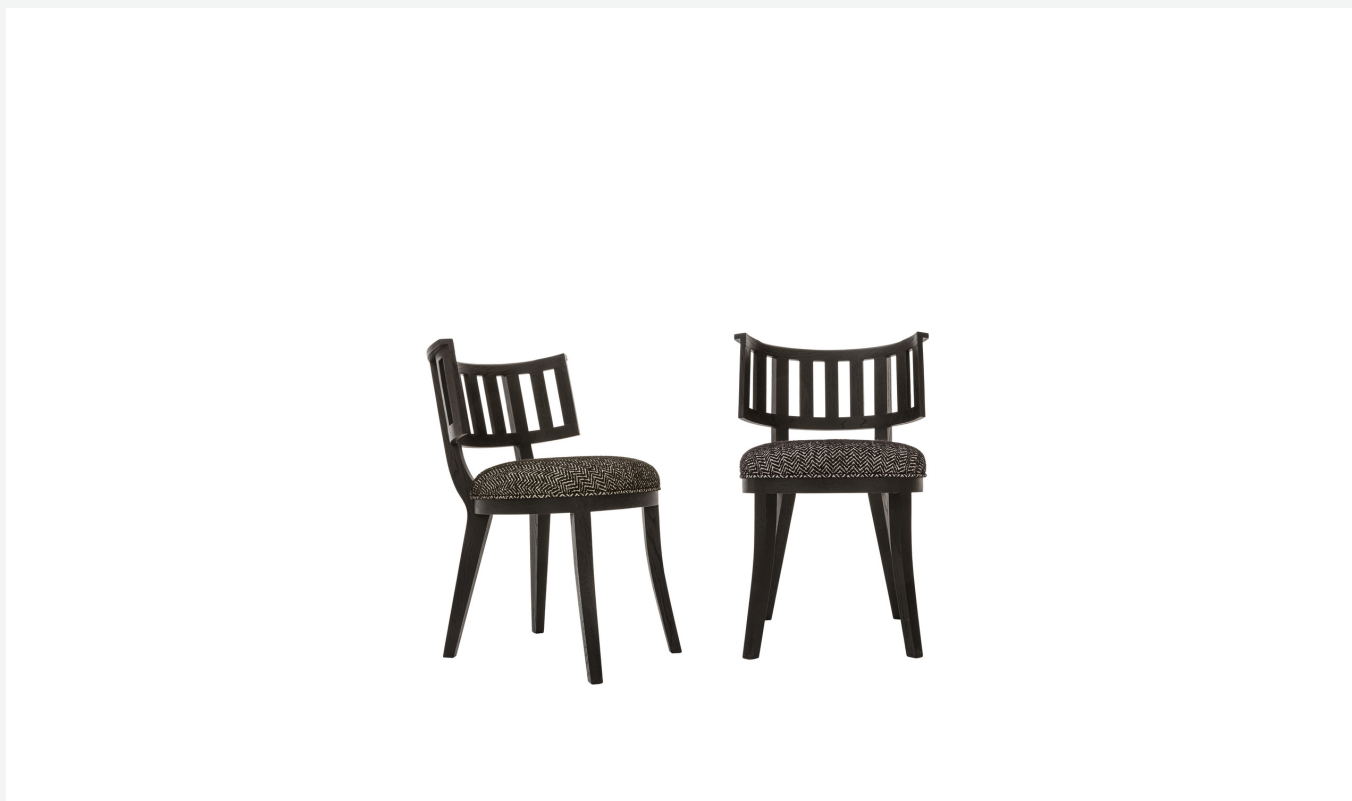

## Cleide

CHAIRS

2023

Antonio Citterio

## Description

---

Cleide and Despina chairs are the re-edition and modernization of two chairs designed by Antonio Citterio at the dawn of Maxalto's trajectory, updated in terms of their materials, production technique and sizes to adapt to the evolution of the living spaces. Both have frames in grey, brushed light and brushed black oak variants and seat covers in fabric or leather.

## Technical information

---

Seat upholstery  
multilayered wood panel, shaped polyurethane  
Frame  
solid wood  
Ferrules  
plastic material  
Cover  
fabric or leather