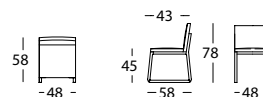

TECHNICAL DATA

Inner wooden structure covered with foam.

The external structure is made of solid stained ash, and is available stained.

Seat structure fitted with NEA webbing.

Back structure fitted with MDF board.

Inner seat and backs made with HR foam of different densities.

The stools have a satin stainless steel footrest.

MIDORI can be upholstered in fabric, leather or vinyl and are always fixed, covers not removable.

232.41
CHAIR