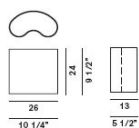

DESIGN VALERIO BOTTIN/1996

Wall lamp with support in lacquered metal and blown polished glass diffuser, white inside and coloured outside.

Bianco

Avorio

Certifications**IP20****BULBS**

fluorescent
2x20W E27 compatta