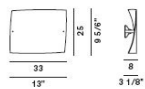

Folio piccola