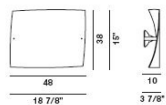

FOLIO PARETE

DESIGN URBINATI RICCI + VECCHIATO/1990

Wall lamp with support in lacquered metal and blown satin glass diffuser white inside and coloured outside or in silkscreen-printed glass.

Folio grande