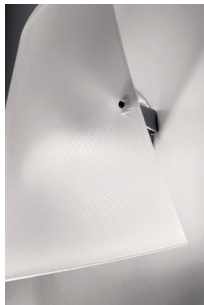

FOLIO PARETE

DESIGN URBINATI RICCI + VECCHIATO/1990

Wall lamp with support in lacquered metal and blown satin glass diffuser white inside and coloured outside or in silkscreen-printed glass.

Folio grande