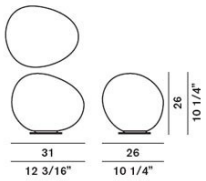

Poly Gregg media