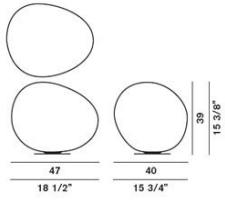

Poly Gregg grande

Certifications

BULBS

fluorescent
1x25W E27

BULBS (120 V)

fluorescent
1x25W E26

fluorescent
1x15W E26