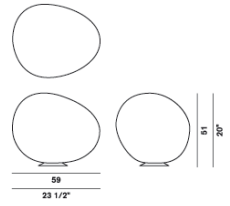

POLY GREGG

DESIGN LUDOVICA+ROBERTO PALOMBA/2011

An indoor table lamp in 3 different sizes - medium, large and Extra Large - in polyethylene.

Poly Gregg XL**Certifications****BULBS**

fluorescent
1x25W E27

**BULBS (120 V)**