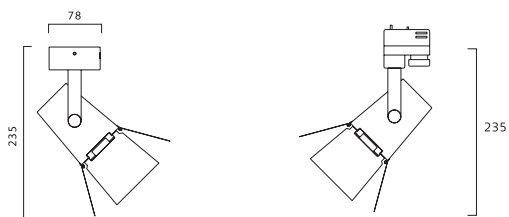

TAK/CEILING 28-29

VÄGG/WALL 100

BORD/TABLE 136-137

GOLV/FLOOR 144-146