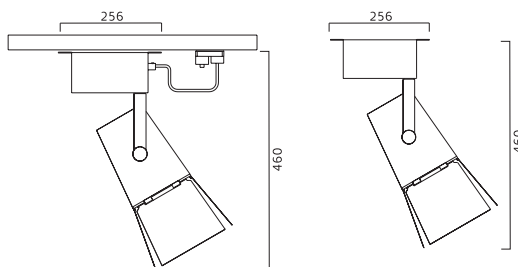

Design: Thomas Bernstrand, Mattias Ståhlbom.

W	MODELL/MODEL	FÄRG/FINISH	ART
35W/G12	Med adapter/With adapter	Vit/White	7760-1-01
35W/G12	Med adapter/With adapter	Svart/Black	7760-1-06
70W/G12	Med adapter/With adapter	Vit/White	7761-1-01
70W/G12	Med adapter/With adapter	Svart/Black	7761-1-06
75W/PAR30	Med adapter/With adapter	Vit/White	7762-1-01
75W/PAR30	Med adapter/With adapter	Svart/Black	7762-1-06
26W/Gx24q	Med adapter/With adapter	Vit/White	7766-1-01
26W/Gx24q	Med adapter/With adapter	Svart/Black	7766-1-06
35W/G12	Fast mont/Fixed installation	Vit/White	7763-1-01
35W/G12	Fast mont/Fixed installation	Svart/Black	7763-1-06
70W/G12	Fast mont/Fixed installation	Vit/White	7764-1-01
70W/G12	Fast mont/Fixed installation	Svart/Black	7764-1-06
75W/PAR30	Fast mont/Fixed installation	Vit/White	7767-1-01
75W/PAR30	Fast mont/Fixed installation	Svart/Black	7767-1-06
26W/Gx24q	Fast mont/Fixed installation	Vit/White	7765-1-01
26W/Gx24q	Fast mont/Fixed installation	Svart/Black	7765-1-06

Finish: Ceiling fixture with adjustable spotlight. Painted steel and die-casted aluminium. Metal halide has light beam 24 degrees.

Connection: Fixed installation, terminal block 2x2,5mm² or with adapter for 3-circuit track installation.

Design: Thomas Bernstrand, Mattias Ståhlbom.