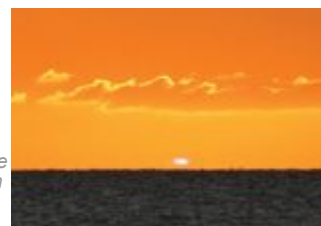

## STORY

*"Sola is based on the Greek myth, Icarus, about the boy who flew too close to the Sun. Sola represents the Sun which gets too hot if you fly too high. The shapes look a little like the flares that form and curl on the surface and edge of the Sun. Sola is based on the same geometry as our Coral light, with the same total number of shapes, but with extra limbs and connections."*  
 - David Trubridge