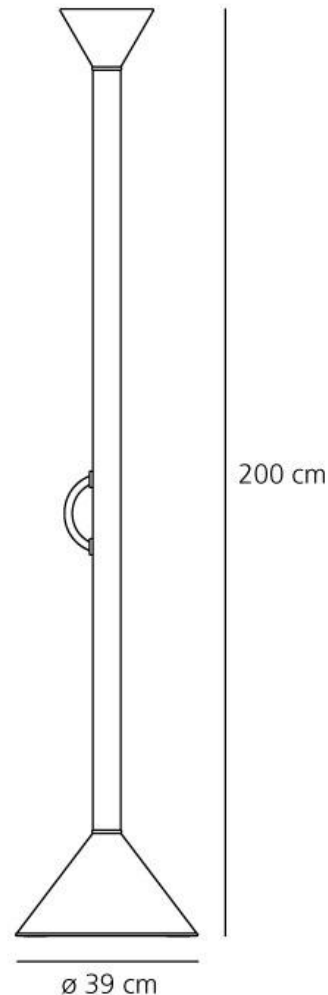

### Callimaco

**DESIGN BY :**

Ettore Sottsass  
1982

**MATERIALS :**

Painted aluminium and steel

**DESCRIPTION :**

Base and diffuser in painted steel, stem in painted aluminium, handle in polished chrome metal plate. Indirect light emission. Colour: multicolour.

### TECHNICAL DATA SHEET

**Features**

Product name:	Callimaco
Article Code:	A011000
Colour:	Multicolour
Material:	Painted aluminium and steel
Series:	Design
Environment:	Indoor
Area contract:	Private Residence

**OPTICS**

Emission:	Indirect
-----------	----------

**DIMENSIONS**

Height:	(cm) 200
Cutout width:	(cm) 39
Cutout shape:	

**LAMPS INCLUDED**

Category:	HALO
Number:	1
Lbs:	Qt-de12
Watt:	230
Socket:	R7s
Type:	Hdg
Colour Rendering:	1a
Colour temperature (K):	3000
Duration (h):	2000

**Dimensions**

---