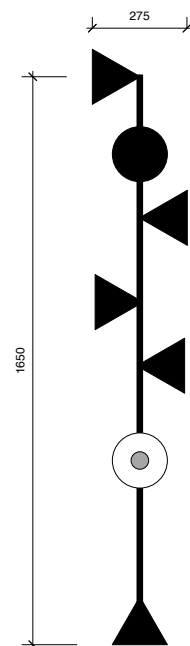

VERTICAL 1

Materials:
Spun powder coated metal.

Colour options:
black / white
For additional colour options please contact Areti.

Bulb specification:
E14 screw base light bulbs.

Sizes in mm.

ARETI

www.atelierareti.com info@atelierareti.com

Our collections are hand made and made to order, small irregularities in shape or surface will occur, they are inherent to the hand made process and should not be seen as flaws. Variations in colour and size are available for some collections, please contact Areti for more details.