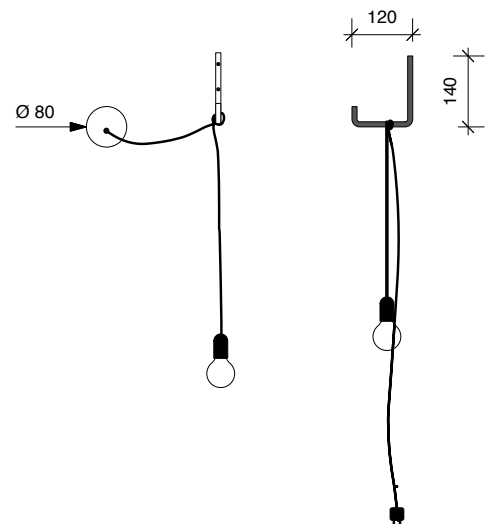

HOOK LAMP

Materials:
Powder coated metal, bakelite lamp holder:

Colour options:
Black .

Bulb specification:
E27 screw base light bulbs.

Sizes in mm.

ARETI

www.atelierareti.com info@atelierareti.com

Our collections are hand made and made to order, small irregularities in shape or surface will occur, they are inherent to the hand made process and should not be seen as flaws. Variations in colour and size are available for some collections, please contact Areti for more details.

Option 01

Hook and wall cover

Option 02

Hook and plug

ARETI

www.atelierareti.com info@atelierareti.com

Our collections are hand made and made to order, small irregularities in shape or surface will occur, they are inherent to the hand made process and should not be seen as flaws. Variations in colour and size are available for some collections, please contact Areti for more details.