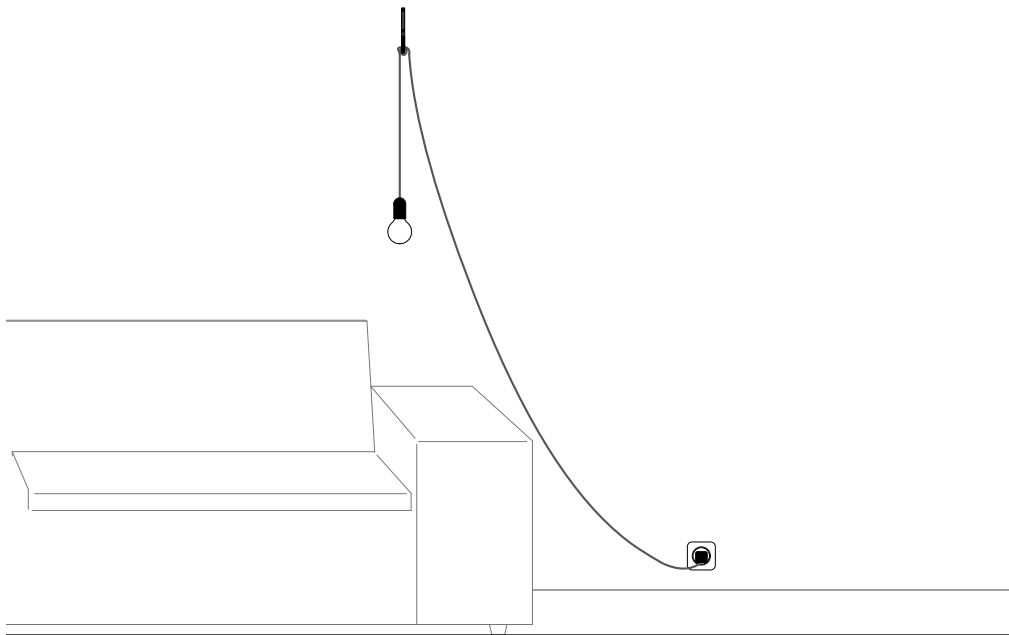

Option 01

Hook and wall cover

Option 02

Hook and plug

ARETI

www.atelierareti.com info@atelierareti.com

Our collections are hand made and made to order, small irregularities in shape or surface will occur, they are inherent to the hand made process and should not be seen as flaws. Variations in colour and size are available for some collections, please contact Areti for more details.