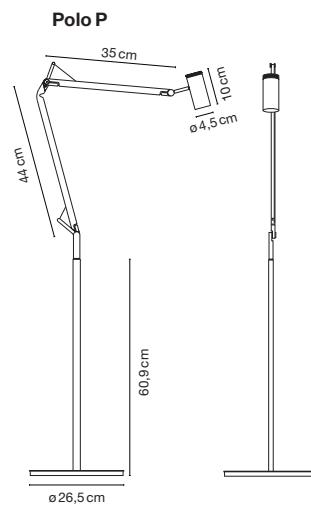

POLO

Joan Gaspar, 2013

Metal base. Body and diffuser in lacquered aluminium. A switch is incorporated into the diffuser.

- Black
- White

LED 7W 350mA 3000K 520lm (included)

Range