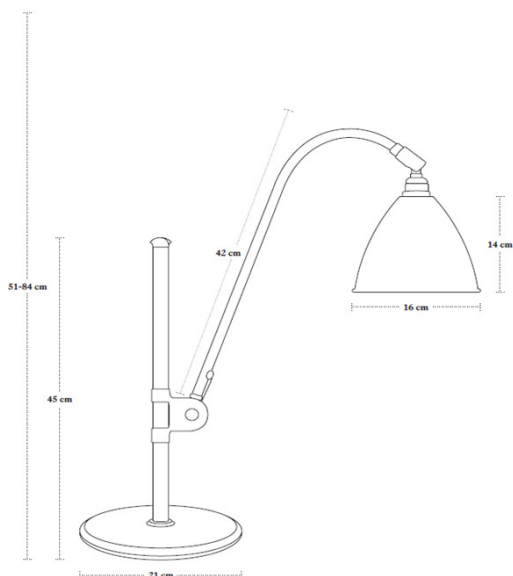

VERSION - BESTLITE TABLE LAMP BL1

Shade, base and cord: Black, White or Off-White
Tube and arm: Chrome

- Fabric wire - Black:
- Black / White inside // RAL 9004 / RAL 9003 // Gloss level 20 / Gloss level 20
- Fabric wire - Off-White:
- Off-White / White inside // RAL 1015 / RAL 9003 // Gloss level 20 / Gloss level 20
- Fabric wire - White:
- White / White inside // RAL 9003 / RAL 9003 // Gloss level 20 / Gloss level 20

Please contact us for other colours or finishes.

VERSION

Order item - look for part number in the pricelist.

Series contains the following:

BL1, BL2

COLOURS

// White

FACTS

MEASUREMENT - L X W X H MM

Lamp height: 510-840 mm
Lamp stand: Ø210 mm
Shade height: 140 mm
Shade diameter: Ø160 mm
Cord: APP. 2000 mm

WEIGHT ITEM - LAMP INCL. WIRE

3368 g netto

PACKAGING TYPE

White cardboard box w/ 5ply corrugated