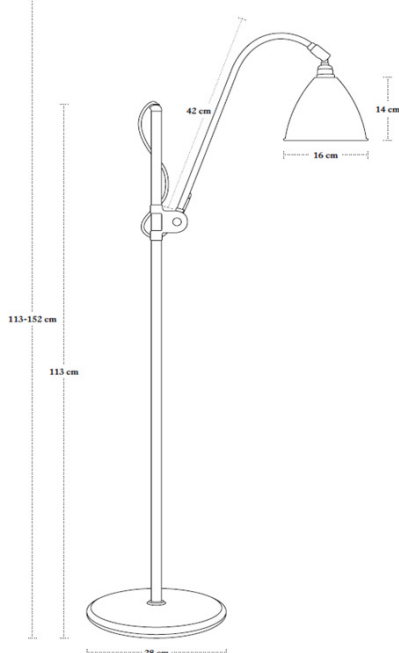

VERSION - BESTLITE FLOOR LAMP BL3

Shade, base and cord: Black, White or Off-White
Tube and arm: Chrome

- Fabric wire - Black:
- Black / White inside // RAL 9004 / RAL 9003 // Gloss level 20 / Gloss level 20
- Fabric wire - Off-White:
- Off-White / White inside // RAL 1015 / RAL 9003 // Gloss level 20 / Gloss level 20
- Fabric wire - White:
- White / White inside // RAL 9003 / RAL 9003 // Gloss level 20 / Gloss level 20

Please contact us for other colours or finishes.

VERSION

Order item - look for part number in the pricelist.

Series contains the following:

BL3, BL3 Original shade, BL4

COLOURS

FACTS

MEASUREMENT - L X W X H MM

Lamp height: 1130-1520 mm
Lamp stand: Ø280 mm
Shade height: 140 mm
Shade diameter: Ø160 mm
Cord: APP. 2000 mm

WEIGHT ITEM - LAMP INCL. WIRE

5425.5 g netto

PACKAGING TYPE

White cardboard box w/ 5ply corrugated

PACKAGING MEASUREMENT - L X W X H CM

L:34 x W:37 x H:120 cm

WEIGHT PACKAGING - MATERIAL TYPE

- LD EPE foam bund: 68,5 g
- LD EPE foam top: 148,5 g
- LD EPE foam top: 75,5 g
- Bestlite key: 18 g
- PE polybag: 1 g
- PE polybag: 180g
- Cardboard inside: 23 g
- Cardboard outside: 1713 g
- Strapping: 7 g