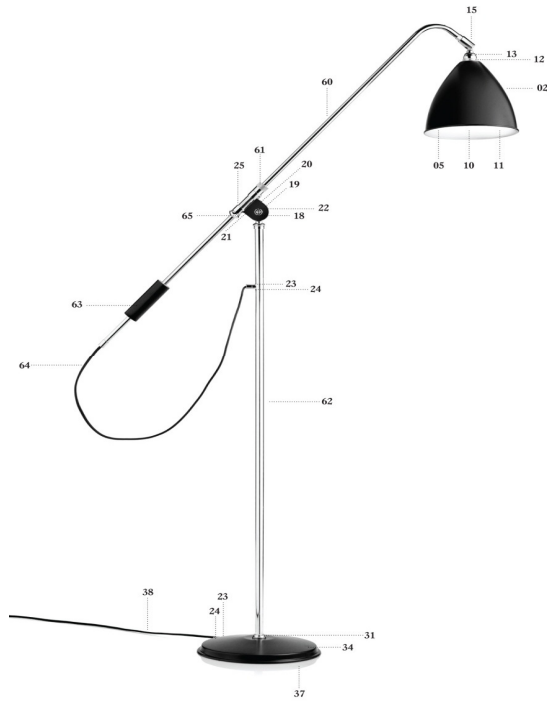

BESTLITE BL4 // FLOOR LAMP, EU MODEL

BESTLITE COLLECTION

Designed by Robert Dudley Best

ACCESSORIES

-

ENVIRONMENT

-

TESTS

-

CERTIFICATION AND LABELS

CE-CERTIFIED

STANDARD

STOCK - BL4: Floor lamp

- Euro plug: Type C, 2 PIN, 2,5 amp

- Euro voltage: 230 V

- Frequency: 50 Hz

- Supply voltage: AC power ~

- Normally Closed IP20

Class II / Double insulated

CE-Mark

Luminaires accepted for mounting on a flammable base

KOMPONENTS

Item no.: 001--0430X

02 // Shade Ø210, 190,5 g

05 // Lamp holder

10 // Insulating ring

11 // Internal shade ring

12 // External shade ring

13 // Lamp holder cover

15 // Universal joint

18 // Bestlite clip

19 // Bestlite nut

20 // Bestlite bolt

21 // Tension spring

22 // Fibre washer

23 // Cord grip

24 // Cord grip cover

25 // Acetate

31 // Collar

34 // Base cover

37 // Felltac

38 // Textile covered cord

60 // Bestlite arm BL4

61 // Tension ring BL4

62 // Stander BL4

63 // Counter weight BL4

64 // Cord grip BL4

65 // Cable grommet BL4

14 // Bestlite key

43 // Foot switch

58 // Plug

MATERIAL

Base: Steel

Base cover and shade: Powder coated aluminium

Tube and arm: Chromed steel

Textile covered cord