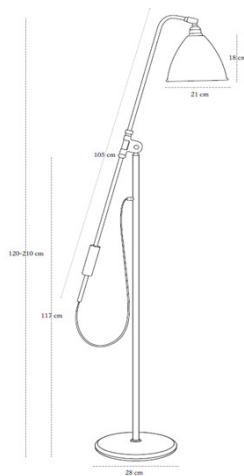

VERSION - BESTLITE FLOOR LAMP BL4

Shade, base and cord: Black, Mat white or off-Mat white
Tube and arm: Chrome

- Fabric wire - Black:
- Black / Mat white inside // RAL 9004 / RAL 9003 // Gloss level 20 / Gloss level 20
- Fabric wire - Off- Mat white:
- Off-Mat white / Mat white inside // RAL 1015 / RAL 9003 // Gloss level 20 / Gloss level 20
- Fabric wire - Mat white:
- Mat white / Mat white inside // RAL 9003 / RAL 9003 // Gloss level 20 / Gloss level 20

Please contact us for other colours or finishes.

VERSION

Order item - look for part number in the pricelist.

Series contains the following:

BL3, BL3 Original shade, BL4

COLOURS

FACTS

MEASUREMENT - L X W X H MM

Lamp height: 1200-2100 mm
Lamp stand: Ø280 mm
Shade height: 180 mm
Shade diameter: Ø210 mm
Cord: APP. 2000 mm

WEIGHT ITEM - LAMP INCL. WIRE

6464 g netto

PACKAGING TYPE

White cardboard box w/ 5ply corrugated

PACKAGING MEASUREMENT - L X W X H CM

L:33 x W:36 x H:140 cm

WEIGHT PACKAGING - MATERIAL TYPE

- LD EPE foam top: 26 g
- LD EPE foam top: 12 g
- Paper Egg crate top: 362 g
- Paper Egg crate top: 432 g
- Paper Egg crate bottom: 206 g
- Bestlite key: 18 g
- PE polybag: 1 g
- PE polybag: 78,5 g
- Cardboard outside: 1836,5 g
- Cardboard top: 130,5 g
- Cardboard bottom: 62 g
- Strapping: 12 g